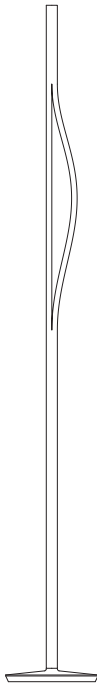

Onu Floor Light

Onu Floor light aims to bring a sense of the natural world into interior spaces through form and symbolism, a glimmer of light between the trees. The intention of the light is to not dominate a space, but softly invite intrigue and interest from the occupants.

Dimensions

Width 300mm
Depth 300mm
Height 2240mm

Materials

American
Ash

American
Oak

Tasmanian
Blackwood

American
Walnut

Black
American Oak

Brushed
Brass

Antique
Brass

Blackened
Brass

Other timber and metal options available upon request

Specifications

Environment	Indoor Use
Weight	5kg
Light Source	Warm White LED (3000k), other options also available
Voltage	24V
Power	18W
Led Driver	Supplied (100-240V to 24V) Wall Wart 36W/24V
LED Lumens	855LM/M
Switch	In-line, on/off and dimming
Dimmable	Yes (in-line dimmer)