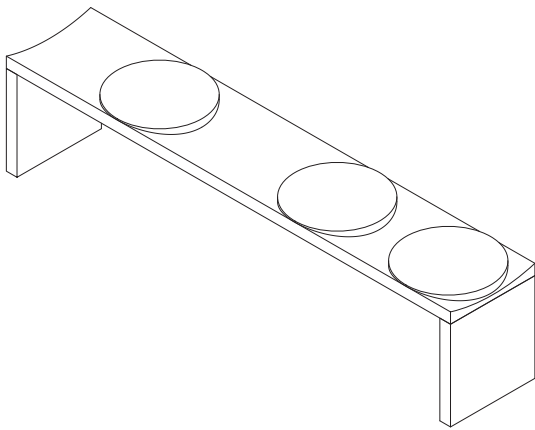

Arc Bench

Arc Bench aims to stimulate interaction through both tactile and social engagement. A dialogue and sense of dynamism is defined between the shifting forms, encouraging physical engagement. The design adapts and changes according to the various social contexts and environments.

Dimensions

Length 2000mm
Width 380mm
Height 440mm

Dimensions customisable upon request

Materials

American
Ash

American
Oak

Tasmanian
Blackwood

American
Walnut